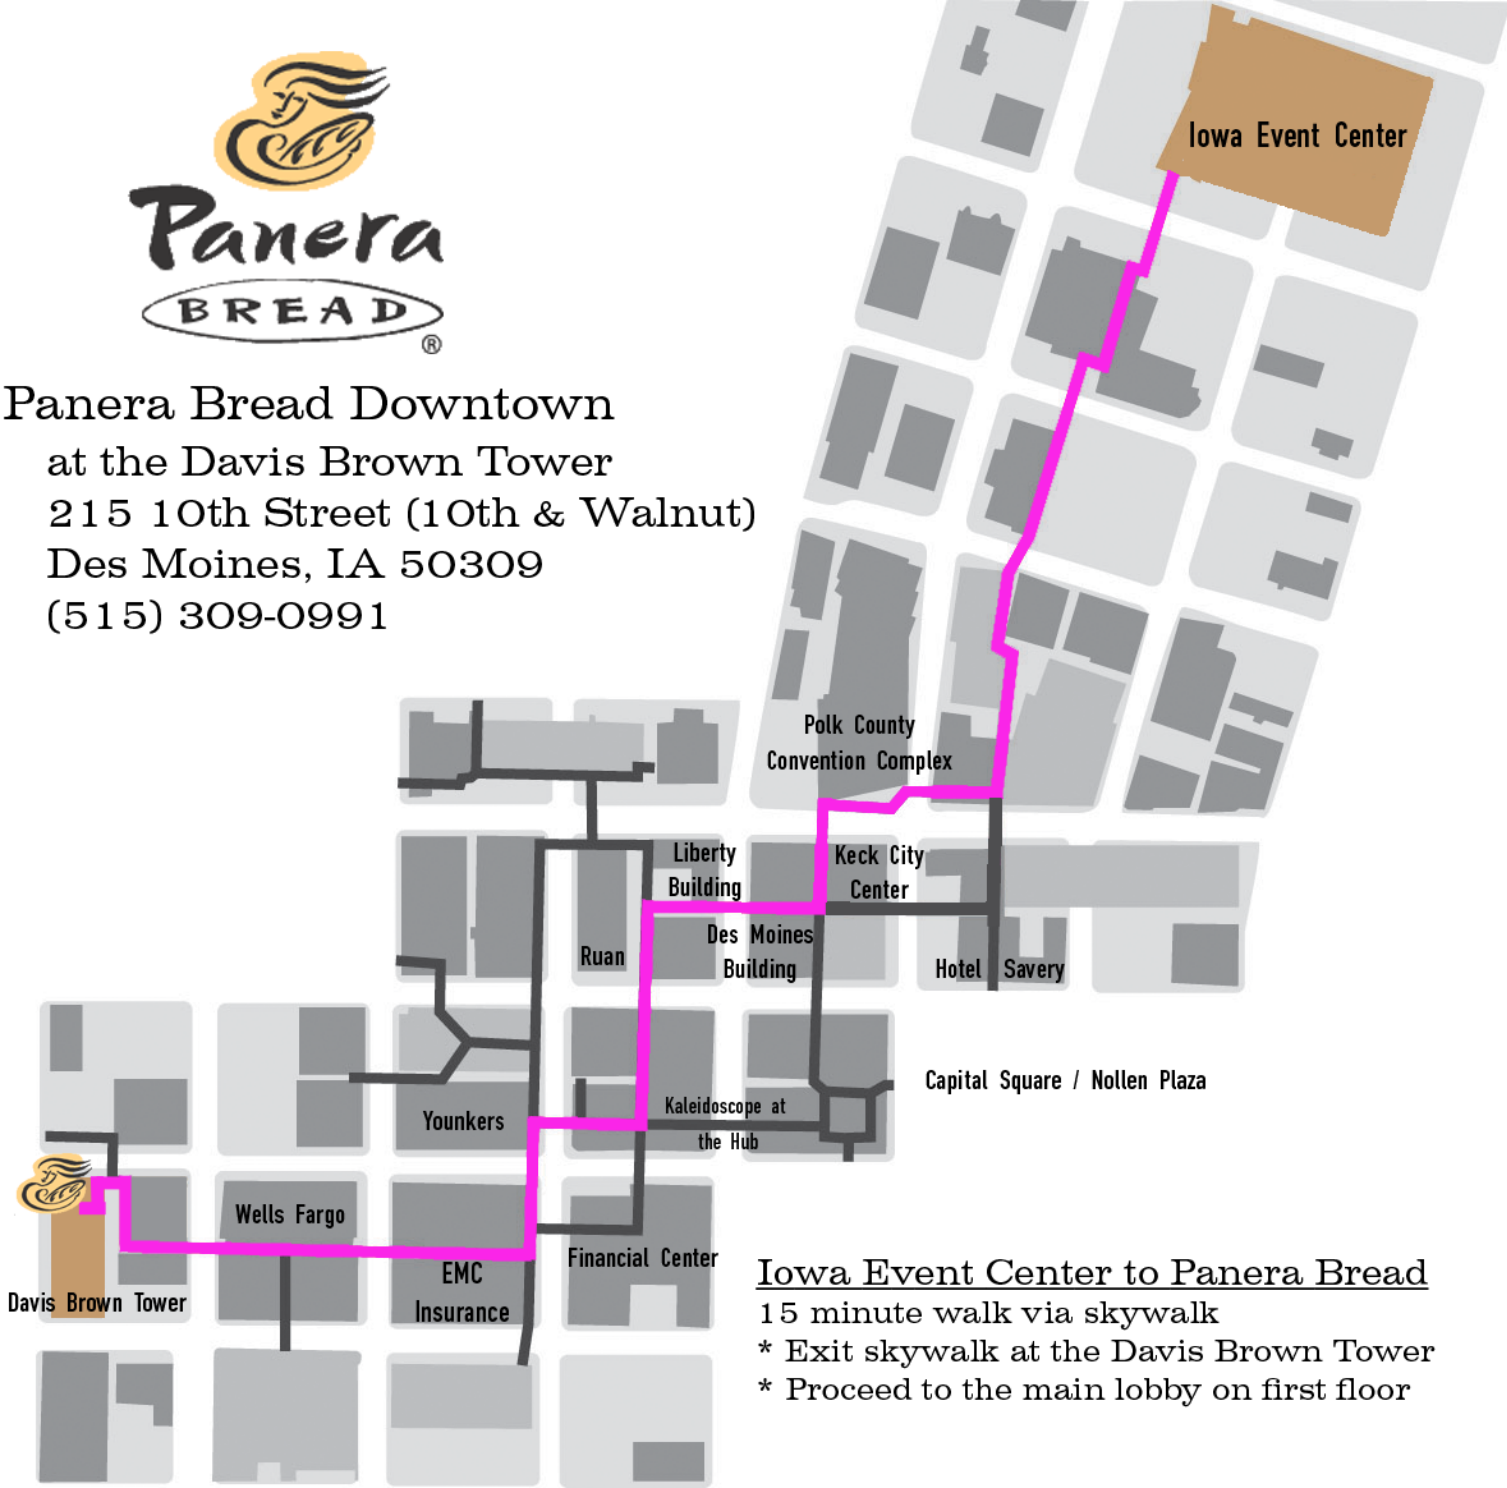

Panera Bread Downtown
at the Davis Brown Tower
215 10th Street (10th & Walnut)
Des Moines, IA 50309
(515) 309-0991

Iowa Event Center to Panera Bread

15 minute walk via skywalk

- * Exit skywalk at the Davis Brown Tower
- * Proceed to the main lobby on first floor